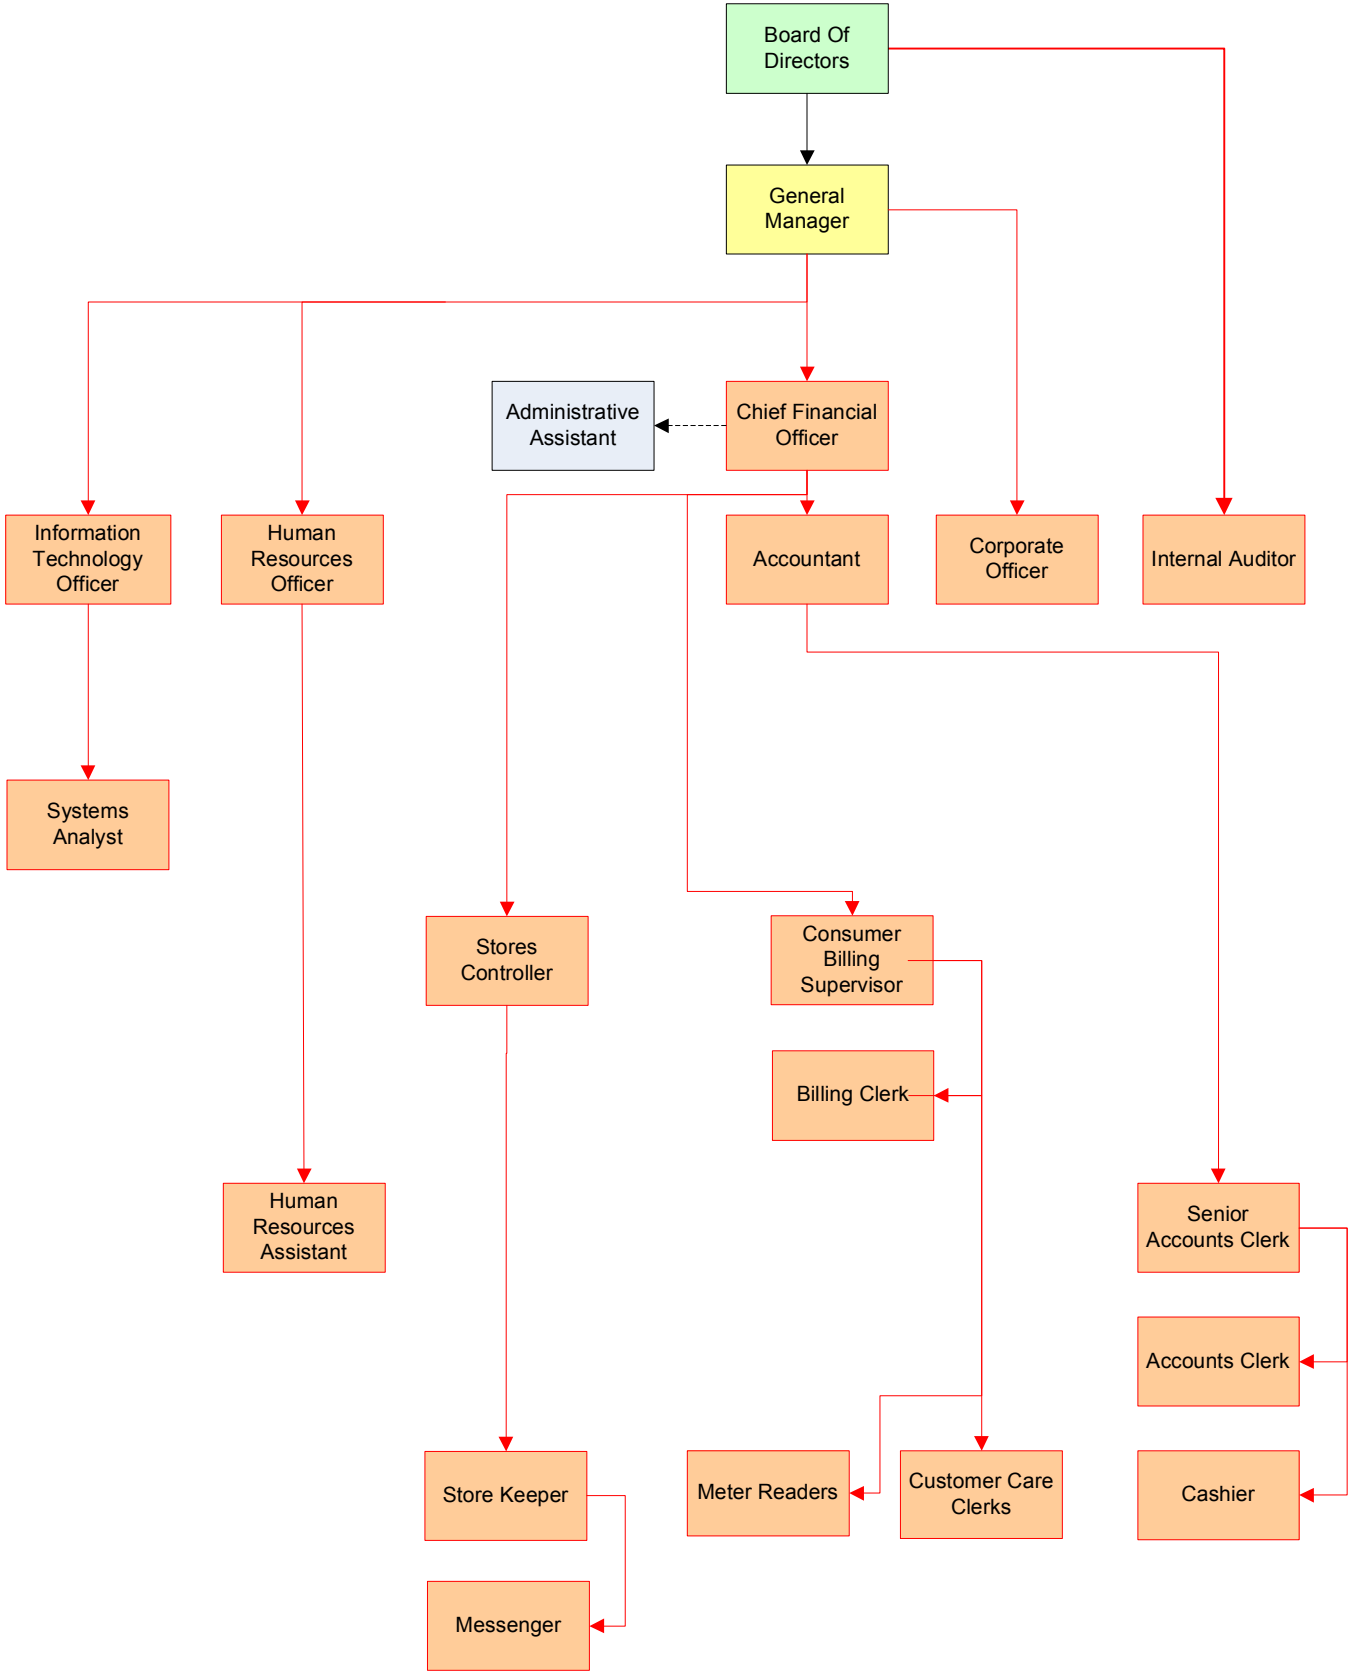

Anguilla Electricity Company Limited Organizational Flow Chart (Management & Supervisors)

Anguilla Electricity Company Limited Organizational Flow Chart (Admin)

Anguilla Electricity Company Limited Organizational Flow Chart (Generation)

Anguilla Electricity Company Limited Organizational Flow Chart (T&D)